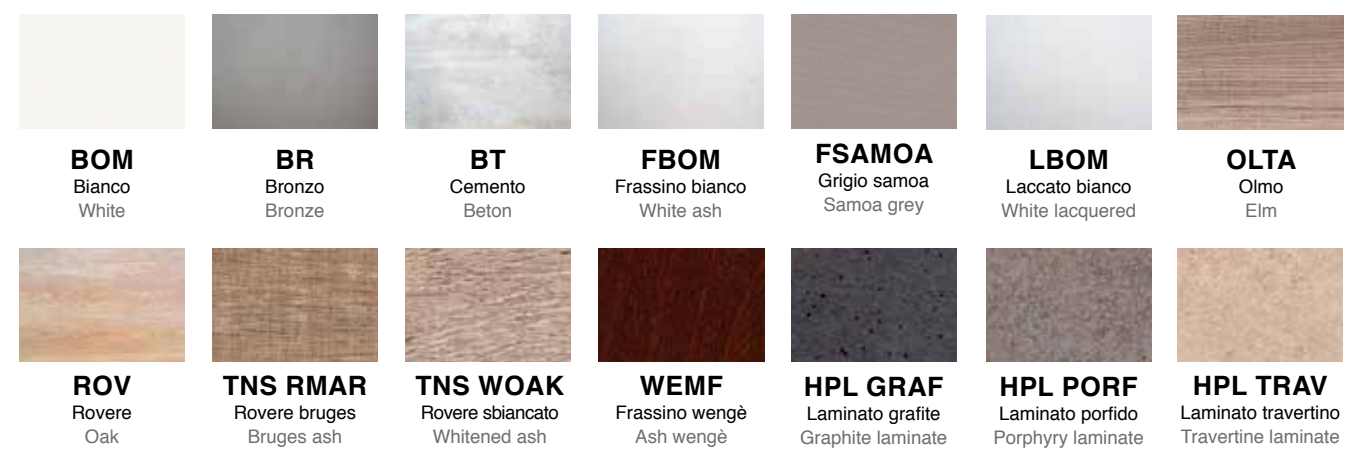

FINITURE & RIVESTIMENTI

FINISHES & COVERS

METALLO METAL

VETRO GLASS

LEGNO WOOD

MELAMINICO MELAMINE

RX ECOPELLE ECOLEATHER

PL PELLE LEATHER