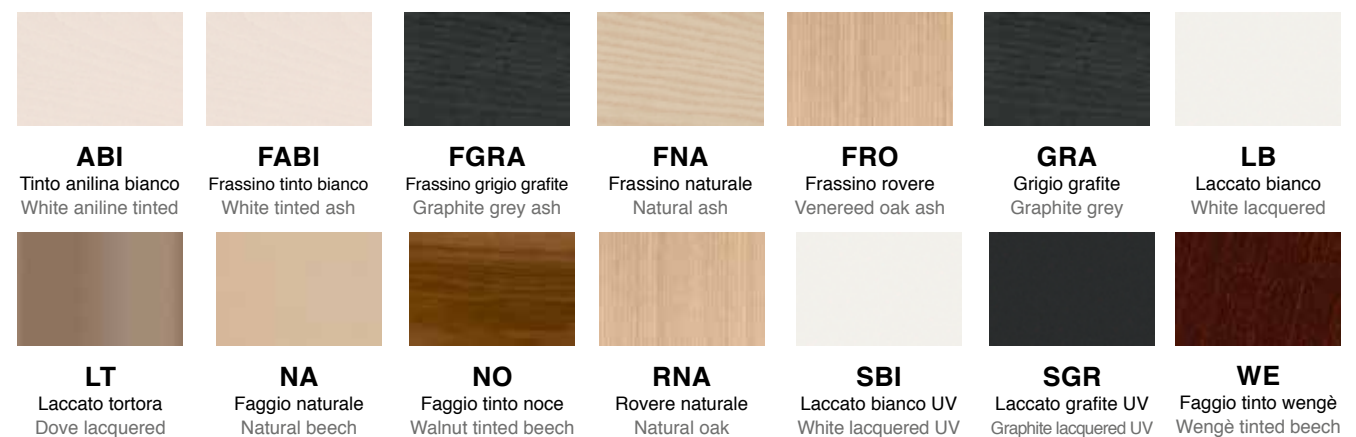

FINITURE & RIVESTIMENTI

FINISHES & COVERS

METALLO METAL

VETRO GLASS

LEGNO WOOD

MELAMINICO MELAMINE

RX ECOPELLE ECOLEATHER

PL PELLE LEATHER